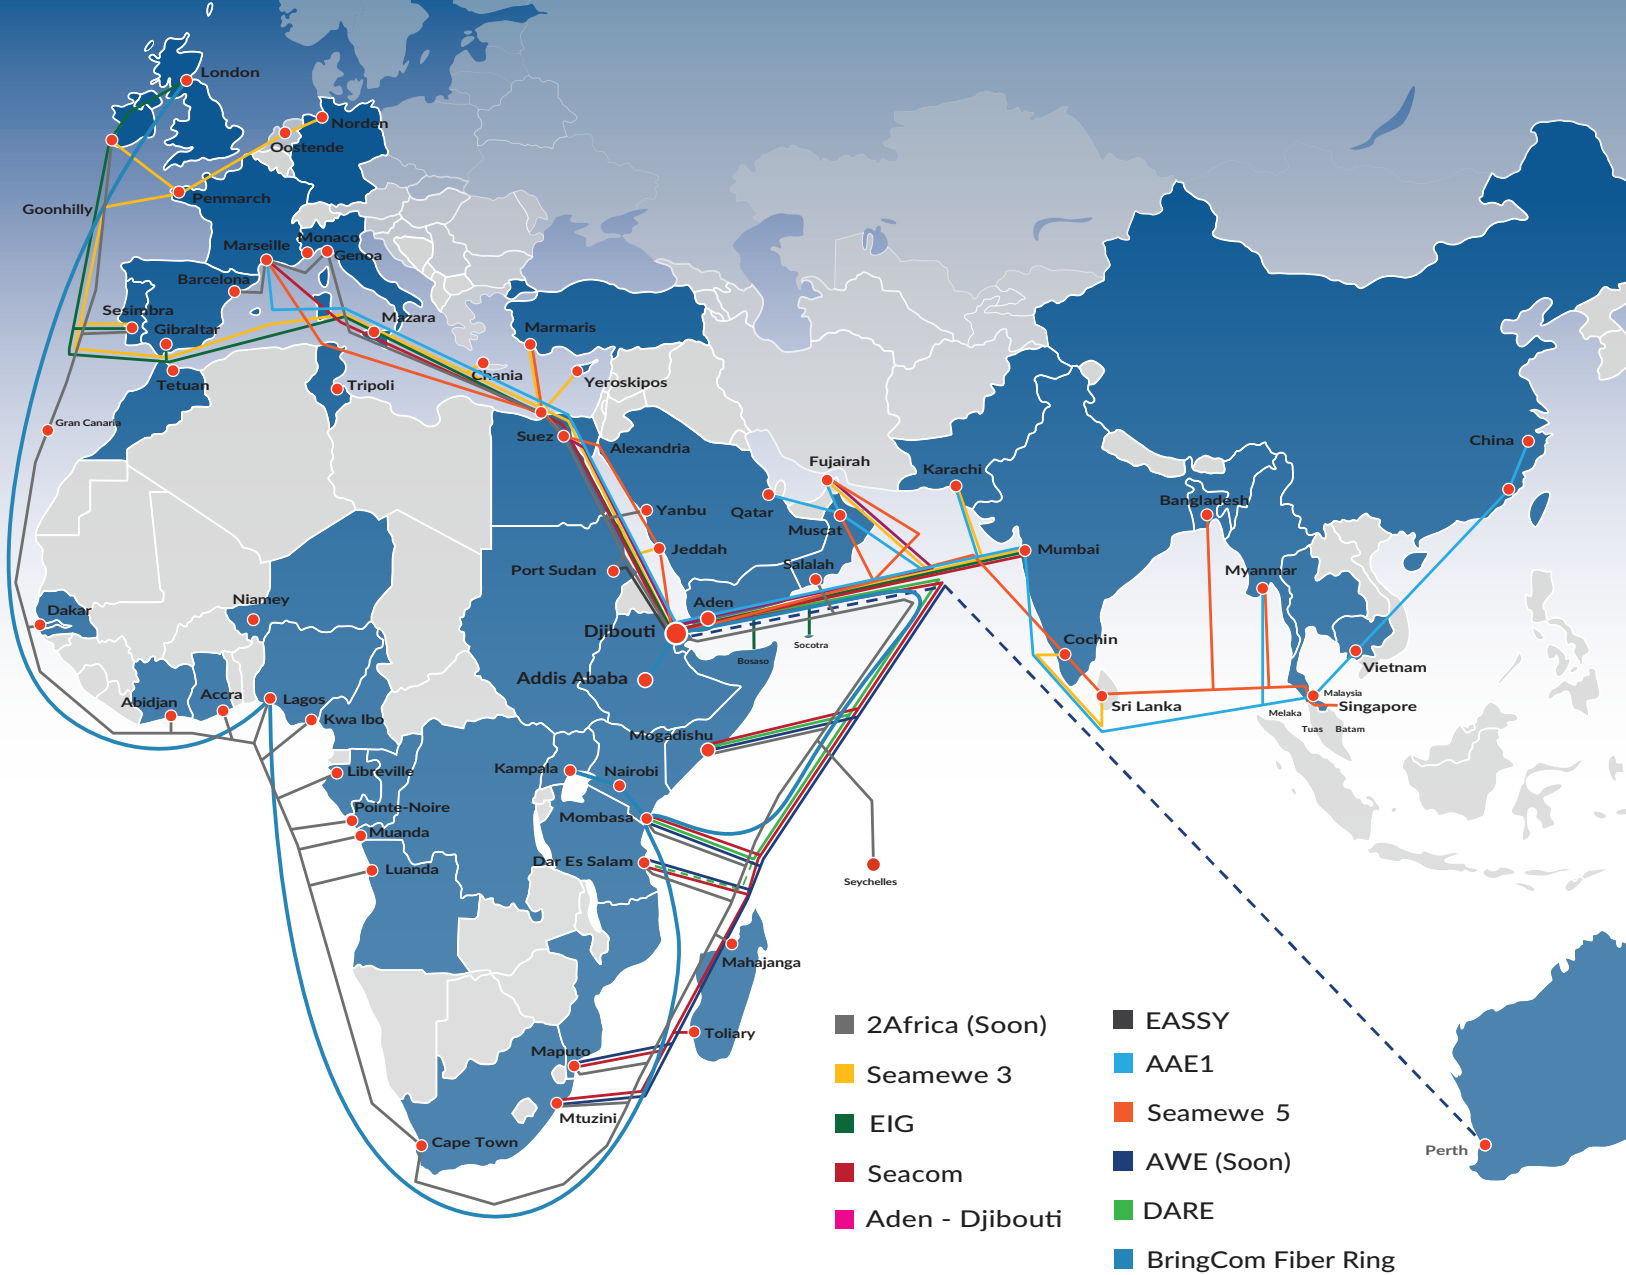

INTERNATIONAL CABLE NETWORK

Why Work With BringCom

20+ years
of international
telecommunications
integration expertise

Over 1,500
sites installed & operating in
38 Countries
on the African continent

Supporting next generation of Networking Services
End-to-End Quotation all the way to the Last Mile
Solution-oriented Customer Service